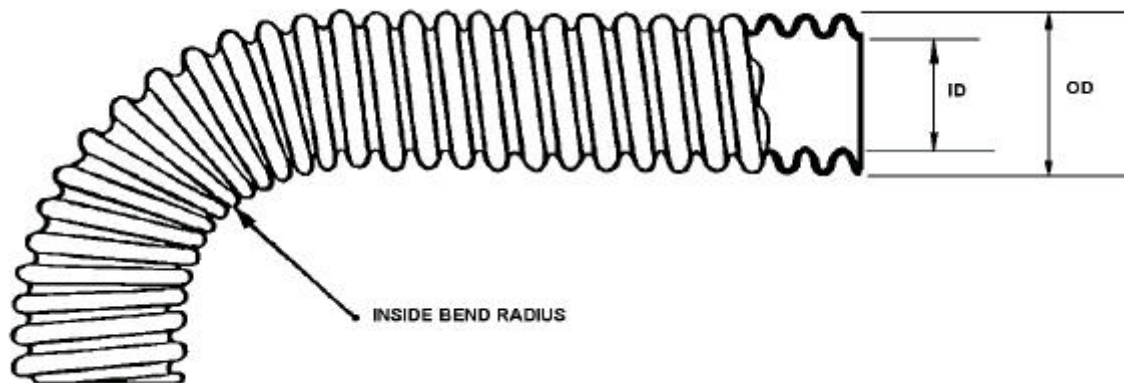

Ends can be supplied cuffed (straight) or flanged for easy connection.

STANDARD RANGE DIMENSIONS

ADTECH Part Number	OD mm	Min. ID mm	Pitch mm	Bend Radius mm	Wall mm
CPT3-02	4	1.5	10	5	0.38
CPT3-03	5.5	2.3	10	10	0.38
CPT3-04	6.5	3.0	10	10	0.38
CPT3-06	8.5	4.7	9	19	0.45
CPT3-09	11.0	6.9	8	32	0.56
CPT3-10	11.8	7.6	8	32	0.61
CPT3-12	13.0	9.3	8	38	0.66
CPT3-14	15.0	11.0	8	45	0.66
CPT3-16	16.5	12.0	8	51	0.66
CPT3-20	20.0	15.5	8	64	0.69
CPT3-24	24.0	19.0	7	76	0.76
CPT3-28	28.0	22.0	6	83	0.76
CPT3-32	32.0	25.0	6	89	0.81
CPT3-40	40	32	5	102	0.89
CPT3-48	46	37	3	127	1.0

LIGHT WALL RANGE DIMENSIONS

ADTECH Part Number	OD mm	Min. ID mm	Pitch mm	Bend Radius mm	Wall mm
CPT1-06	8.3	4.5	10	8	0.30
CPT1-09	10.8	6.7	9	16	0.36
CPT1-10	12	7.6	9	17	0.36
CPT1-12	13	9.2	9	20	0.40
CPT1-14	14.9	10.8	9	22	0.40
CPT1-16	16	12.4	9	25	0.40
CPT1-20	19.5	15.5	9	29	0.48
CPT1-24	23.5	18.7	7	35	0.56
CPT1-28	29.2	21.7	6	42	0.56