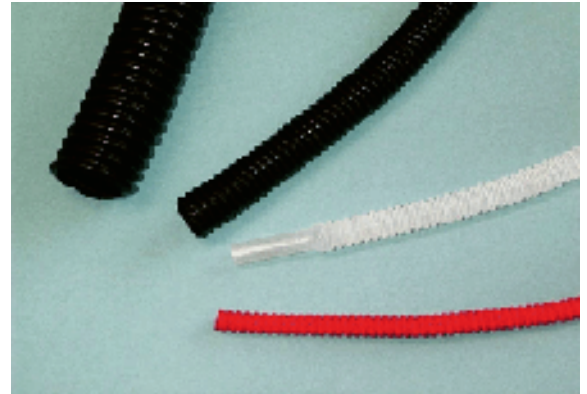

PTFE FLEXIBLE HOSE & CONDUIT

Fluoroplastic flexible convoluted conduits are extensively used for electrical cables in the aerospace industry. They are also used more and more in other industrial applications for similar use, and also as light duty chemical transfer hose.

Military vehicles industry - Marine industry - Chemical, Nuclear, Food processing - Electronic industries.

We have standard and light wall grades, but we can also supply custom made convoluted tube where our standard ranges are not suitable.

Ends can be supplied cuffed (straight) or flanged for easy connection.

STANDARD RANGE DIMENSIONS

ADTECH Part Number	OD mm	Min. ID mm	Pitch mm	Bend Radius mm	Wall mm
CPT3-02	4	1.5	10	5	0.38
CPT3-03	5.5	2.3	10	10	0.38
CPT3-04	6.5	3.0	10	10	0.38
CPT3-06	8.5	4.7	9	19	0.45
CPT3-09	11.0	6.9	8	32	0.56
CPT3-10	11.8	7.6	8	32	0.61
CPT3-12	13.0	9.3	8	38	0.66
CPT3-14	15.0	11.0	8	45	0.66
CPT3-16	16.5	12.0	8	51	0.66
CPT3-20	20.0	15.5	8	64	0.69
CPT3-24	24.0	19.0	7	76	0.76
CPT3-28	28.0	22.0	6	83	0.76
CPT3-32	32.0	25.0	6	89	0.81
CPT3-40	40	32	5	102	0.89
CPT3-48	46	37	3	127	1.0

This unique product has many applications as a light duty flexible hose, or a conduit that can completely protect cables and connectors.

Due to the large number of permutations of length, diameter and wall thickness, this product is presently made to order.